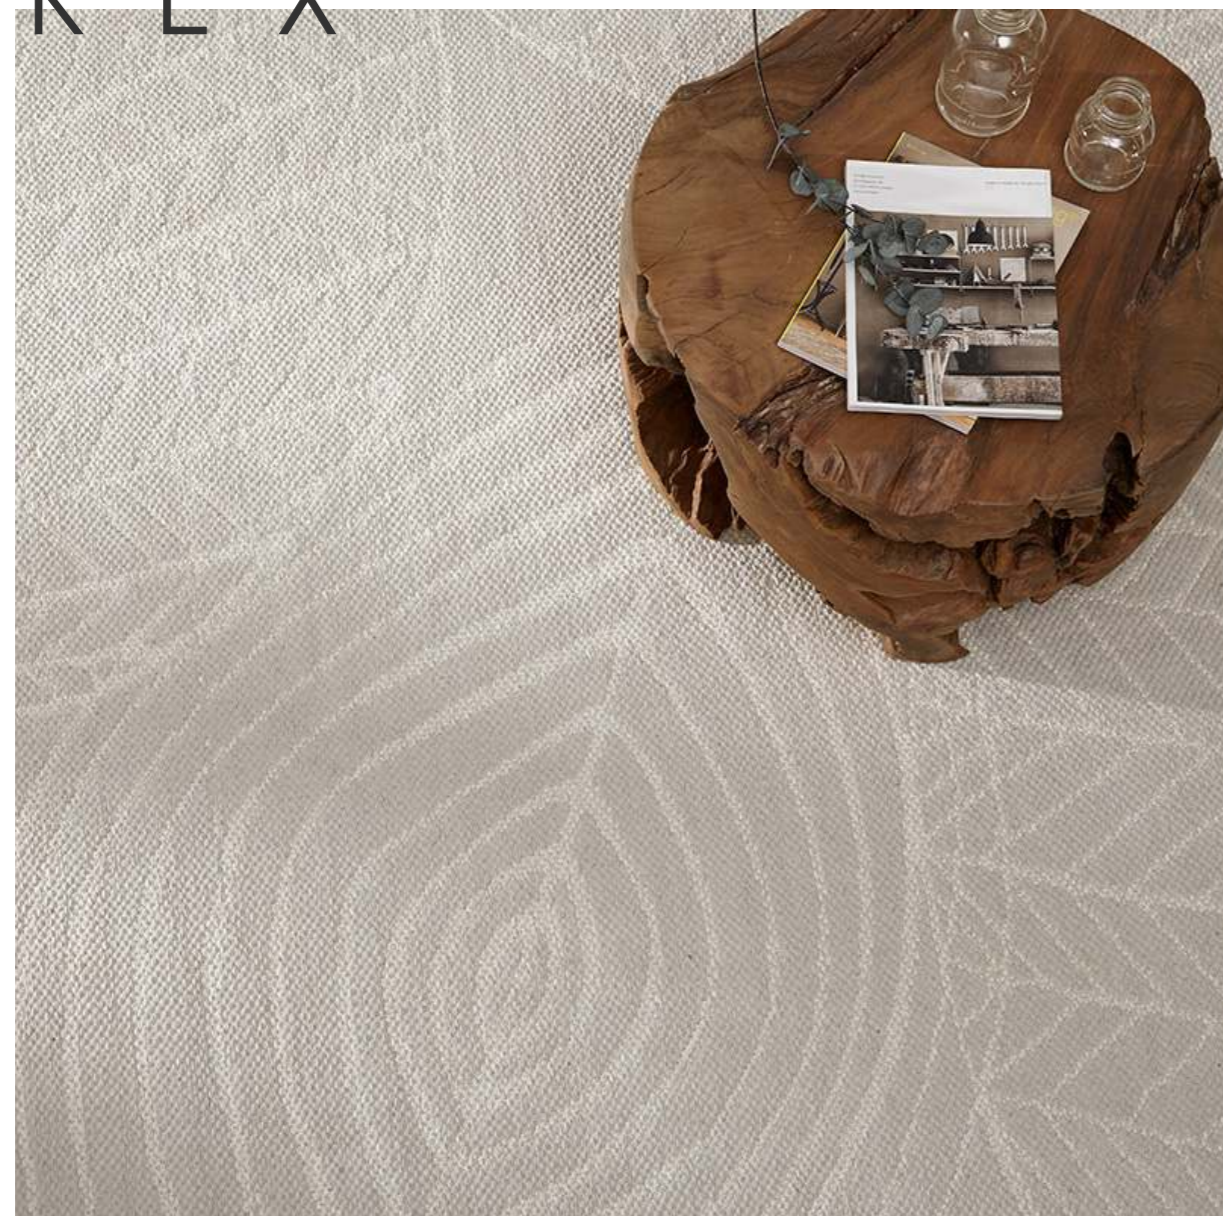

L U R E X

Alfombra Lurex Hojas Silver 160x230 cm
REF. 81893004 8436549202025

Alfombra Lurex Hojas Silver 120x180 cm
REF. 81893005 8436549202032