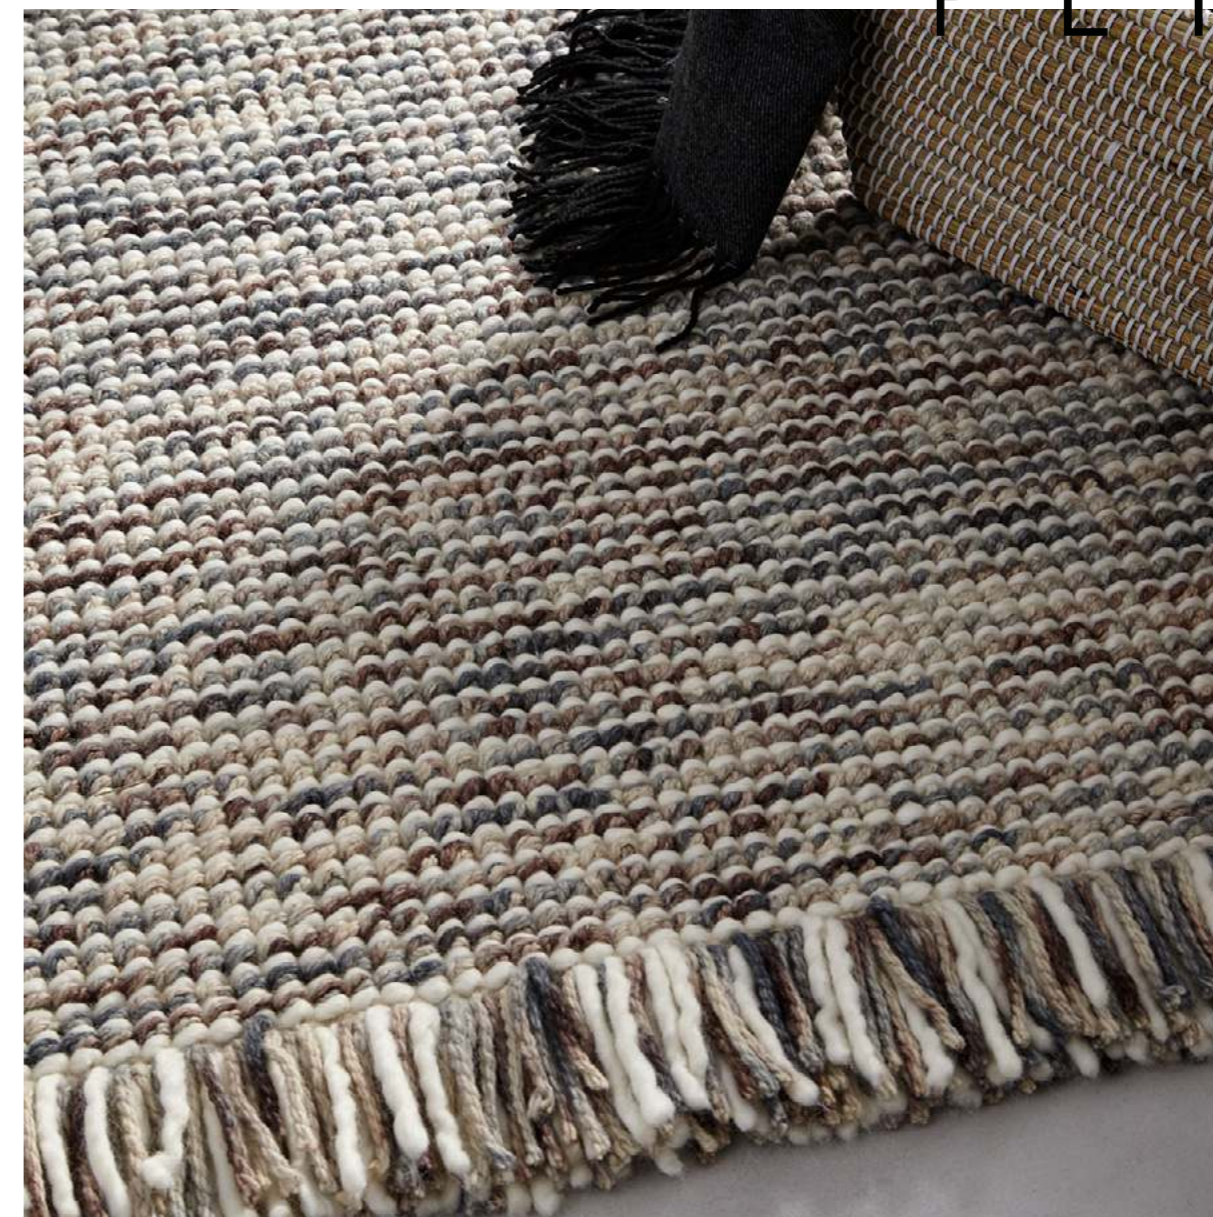

Alfombra Petra 200x300 cm
REF. 19964231 8436549201615

Alfombra Petra 140x200 cm
REF. 19964483 8436549201592

P E T R A