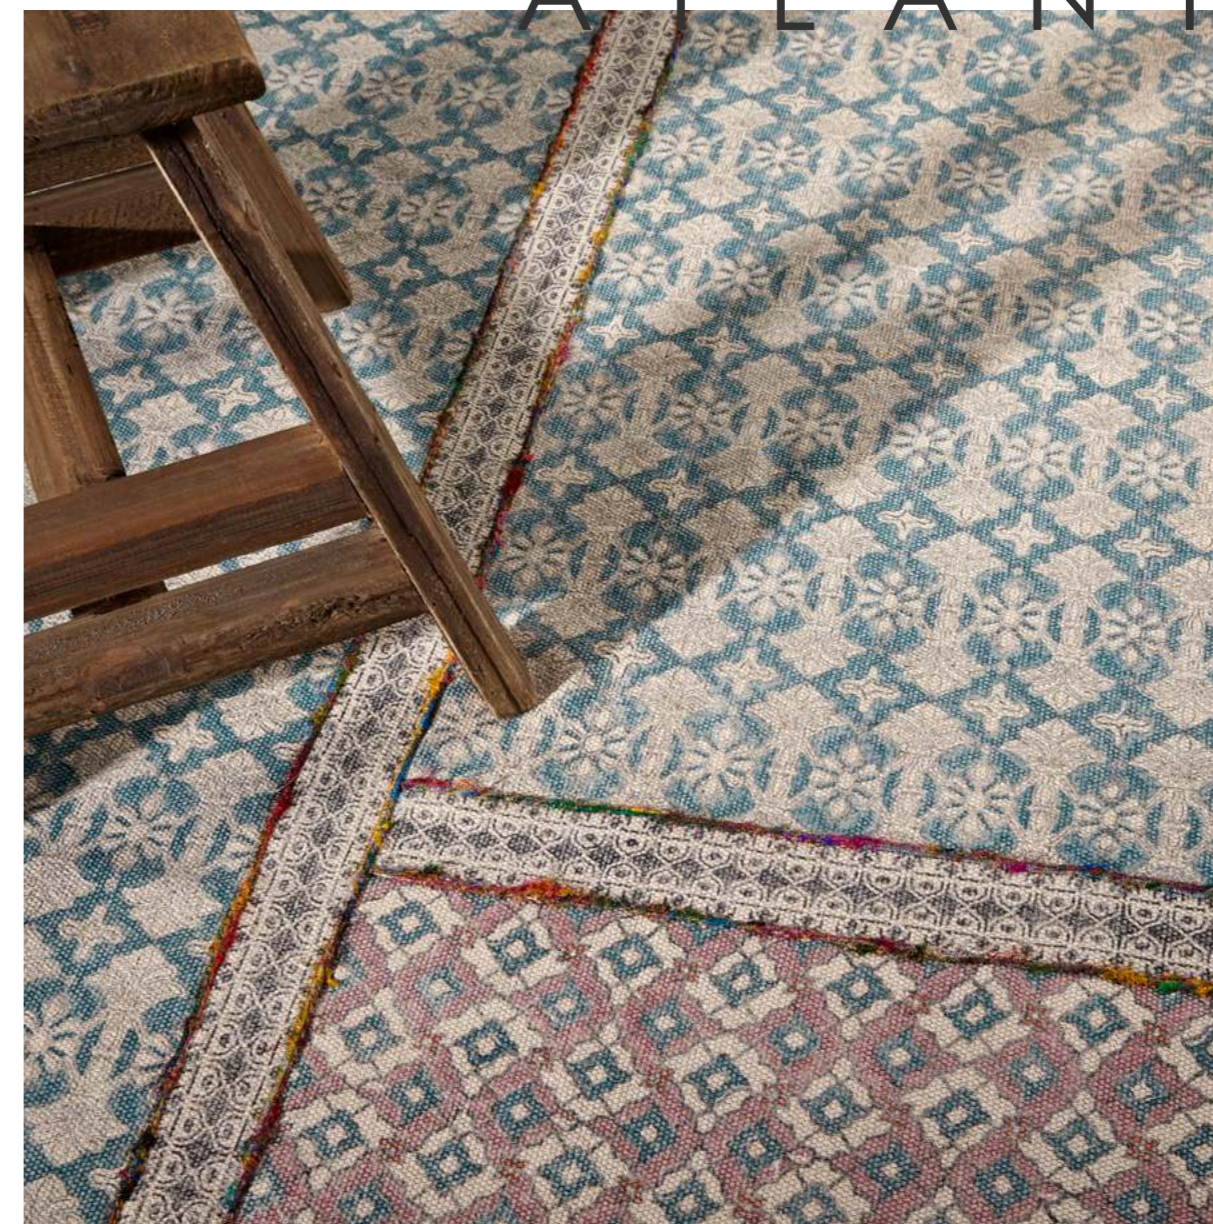

Alfombra Happy Atlantic 160x230 cm
REF. 19964182 8436549201714

Alfombra Happy Atlantic 140x200 cm
REF. 19964574 8436549201707

A T L A N T I C

M E D I T E R R A N E A N

Alfombra Happy Mediterranean 160x230 cm
REF. 19964700 8436549201691