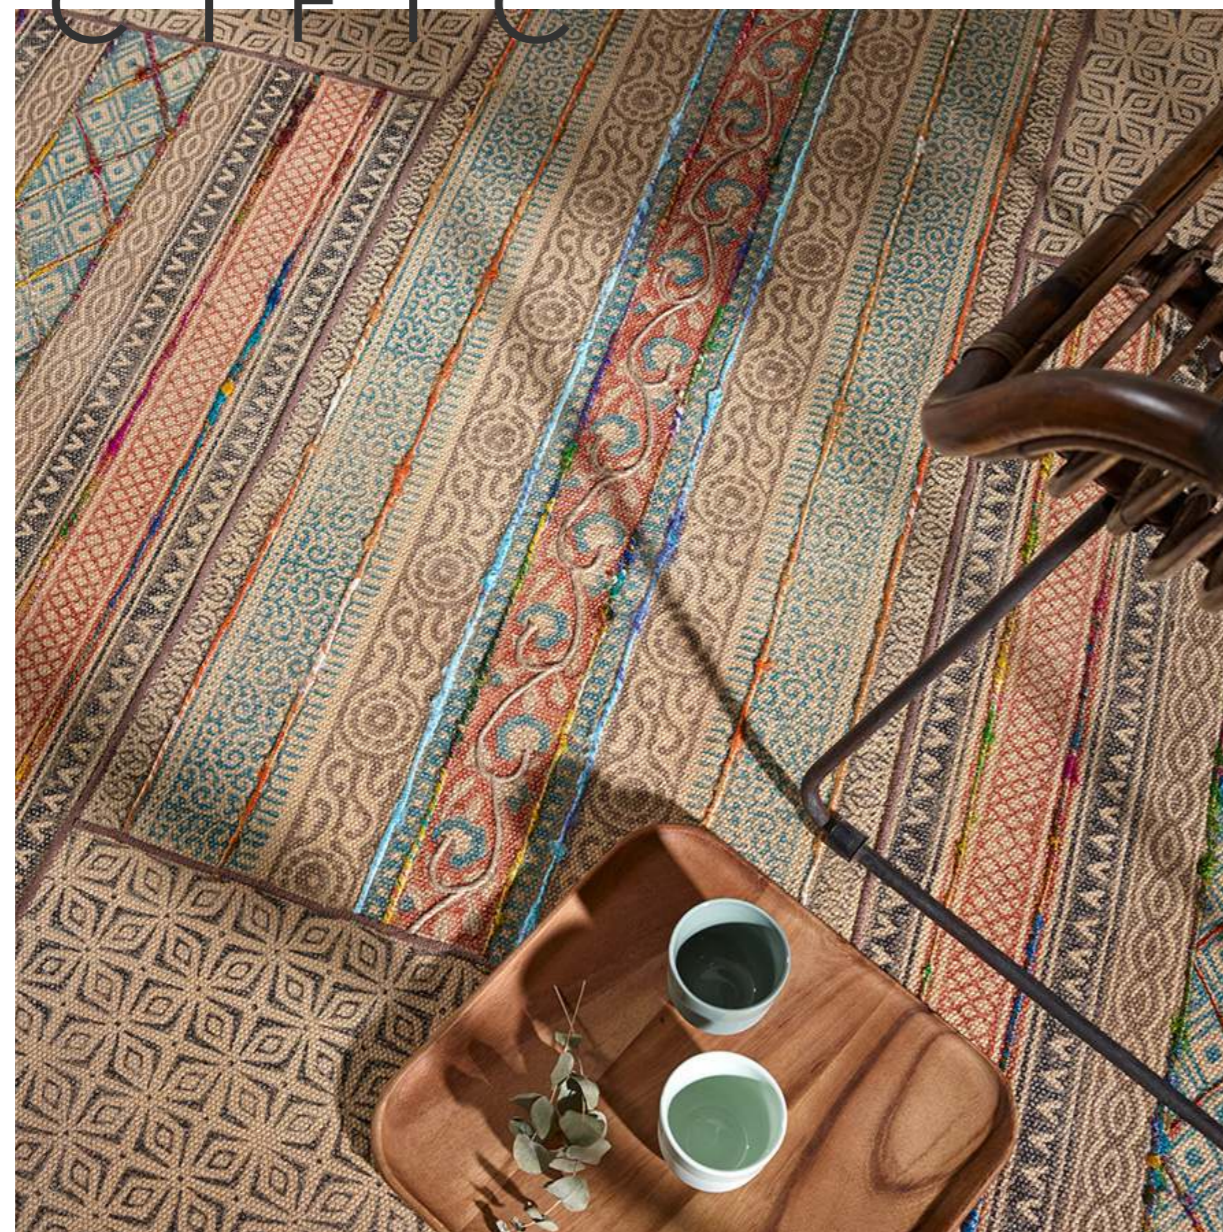

P A C I F I C

Alfombra Happy Pacific 160x230 cm
REF. 19963552 8436549201738

Alfombra Happy Pacific 140x200 cm
REF. 19963545 8436549201721